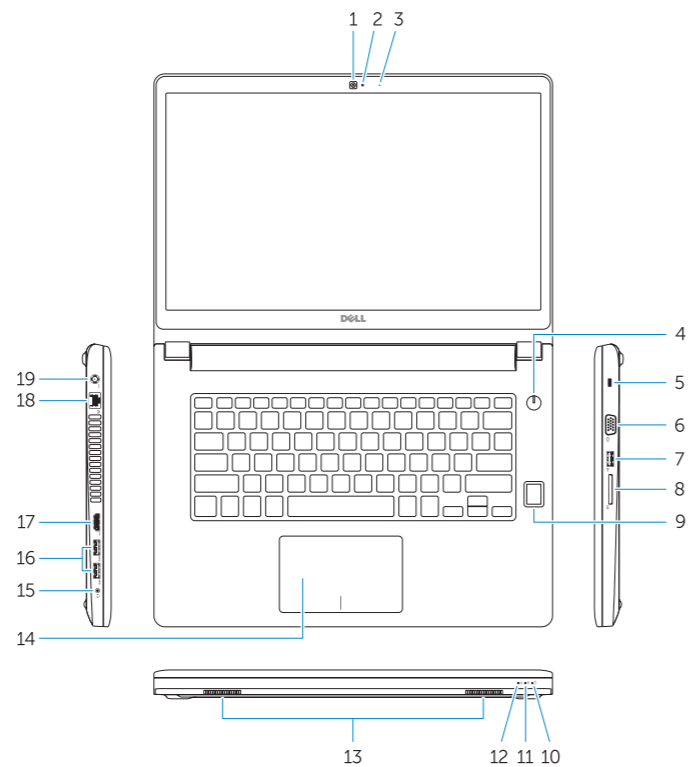

# Features

Fitur | Funciones | الميزات

1. Camera
2. Camera-status light
3. Microphone
4. Power button (No LED indicator)
5. Security-cable slot
6. VGA connector
7. USB 2.0 connector
8. Memory card reader
9. Fingerprint reader (optional)
10. Battery-status light
11. Hard-drive activity light
12. Power-status light
13. Speakers
14. Touchpad
15. Headset connector
16. USB 3.0 connector (2)
17. HDMI connector
18. Network connector
19. Power connector
20. Battery
21. Battery release latch
22. Service-tag label